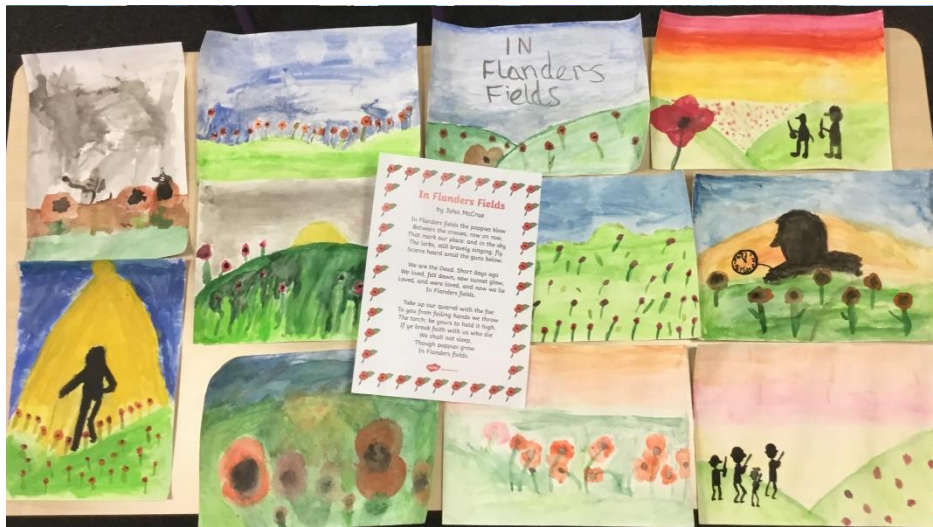

YEAR 6 REMEMBRANCE ARTWORK

SCHOOL NEWS

CHILDREN IN NEED/ANTI-BULLYING WEEK

Thank to you everyone for the donations received today for Children In Need.

PTFA MOVIE NIGHT

The PTFA will be holding a Movie Night on **Wednesday 20th November**. Tickets are £2.50 which includes a drink, popcorn, chocolate and sweets and are now available from the school office.

JAR STALL

Year 5 will be having a Jar Stall at our Christmas Fair on **Thursday 5th December**. Please send decorated jars filled with sweets, craft items, cosmetics, etc. Child will receive 5 housepoints for each decorated jar brought in!

NON-UNIFORM DAYS – CHRISTMAS FAIR

We will be holding two Non-Uniform Days, one on **Friday 22nd November** for chocolate and one on **Friday 29th November** for bottles (shower gels, bath foam, etc).

PANTOMIME – SNOW WHITE

On **Friday 13th December** Footlights Theatre will be visiting school to perform the Pantomime 'Snow White' at a cost of £2.00 per child. Please forward this to school as soon as possible.

KS1 NATIVITY – 'CHRISTMAS WITH THE ALIENS'

Please remember to order tickets for our KS1 Nativity which is being held on **Monday 16th December** at 2.00 p.m. and **Tuesday 17th December** at 6.00 p.m.

EYFS NATIVITY – 'EVERYONE LOVES A BABY'

The EYFS Nativity will be held on **Tuesday 17th December** at 2.00 p.m. Everyone welcome.

SPORTS NEWS

PUPIL VOICE

By: Year 6

Remembrance

Reception made up a poem and Year 6 helped them to read it. Different classes showed off their Remembrance learning.

Oliver then did a poignant performance of The Last Post which was beautiful.

Pupils from Year 3 and 4 took part in an Indoor Tennis Competition last Friday at The Valley Leadership Academy.

They all played extremely well and were a credit to our school!

Well done!

DATES FOR YOUR DIARY

NOV

- 20th PTFA Movie Night
- 22nd Non-Uniform Day - Chocolate
- 27th PTFA Meeting – 6.00 p.m.
- 28th Flu Vaccinations
- 29th Year 4 Trip/Non-Uniform Day - Bottles

DEC

- 5th PTFA Christmas Fair 3.30-5.00 p.m.
- 6th The Gruffalo's Child Trip
- 9th-11th Year 3 Bikeability
- 11th How The Grinch Stole Christmas Trip
- 12th School Closed – General Election

EXTRA CURRICULAR

- Mon Newspaper Club/Game Building Club /Yr1 & Yr2 Girls Football
- Tues Rec, Y1 & Y2 Choir
- Wed KS2 Girls Football
- Thurs Yr 6 Table Tennis
- Fri Yr 1 & 2 Hama Bead Club/KS2 Streetdance

Britannia CP School
T: 01706 874447

E: head@britannia.lancs.sch.uk
W: britanniaprimary.co.uk